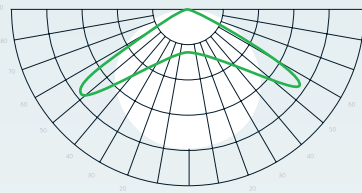

4'x4' canopy = 1057 average PPFD @ 6-9" Height

The ***kush*** is the choice of craftsmen who need a high powered, spectrum adjustable, waterproof, vertical grow light that delivers even PPFD onto and down into the canopy.

LIGHT DISTRIBUTION CURVE

NO OPTICS
CONIC 120°

LIGHT DELIVERY

Our patented optics allow plants to see equal intensity light from all angles (similar to sunlight), prevent hot/burned spots and result in a larger growing surface with more density below the canopy. **#GrowDeep**

TUNABILITY: 4 color channels with *NEW* full power spectrum tuning
SPECTRUM: white (2700k and 6500k) and red (660 and 730nm)
SECONDARY OPTICS: Conic 120° (height over canopy is 6" to 12")
CONTROL: Wired & wireless control of spectrum, intensity and scheduling
FIXTURE PPFD: 1,631 μmol/s
EFFICACY: 2.51 umol/j
CHANNEL PPFD (μmol/s): CW = 1,063 WW = 1,074 R = 612 fR = 401
PPFD (suggested use): up to 1,057 μmol/m2/s per 4'x4' (40 watts/sf)
MAX COVERAGE AREA: Flower = 4.5'x4.5' Mother = 5'x5'
P/N: Raging Kush