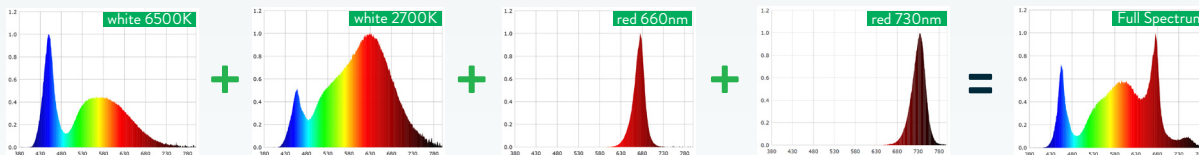

4'x4' canopy = 1057 average PPFD @ 6-9" Height

The ***kush*** is the choice of craftsmen who need a high powered, spectrum adjustable, waterproof, vertical grow light that delivers even PPFD onto and down into the canopy.

LIGHT DISTRIBUTION CURVE

NO OPTICS
CONIC 120°

LIGHT DELIVERY

Our patented optics allow plants to see equal intensity light from all angles (similar to sunlight), prevent hot/burned spots and result in a larger growing surface with more density below the canopy. **#GrowDeep**

FULL POWER SPECTRUM TUNING

The ***kush*** is the first vertical flowering light to deliver full control over the spectrum without any loss of power. With over 1,000 PPFD of any spectrum between 2700k and 6500k (warm to cool), you control what type of white light gets delivered to your plants. The red/far-red channel provides up to 600 PPFD that can be evenly split, shifted to either 660nm or 730nm or completely turned off. The ***kush*** produces 1,631 PPFD of customizable plant growing photonic power.

TUNABILITY: 4 color channels with *NEW* full power spectrum tuning
SPECTRUM: white (2700k and 6500k) and red (660 and 730nm)
SECONDARY OPTICS: Conic 120° (height over canopy is 6" to 12")
CONTROL: Wired & wireless control of spectrum, intensity and scheduling
FIXTURE PPFD: 1,631 μmol/s
EFFICACY: 2.51 umol/j
CHANNEL PPFD (μmol/s): CW = 1,063 WW = 1,074 R = 612 fR = 401
PPFD (suggested use): up to 1,057 μmol/m2/s per 4'x4' (40 watts/sf)
MAX COVERAGE AREA: Flower = 4.5'x4.5' Mother = 5'x5'
P/N: Raging Kush