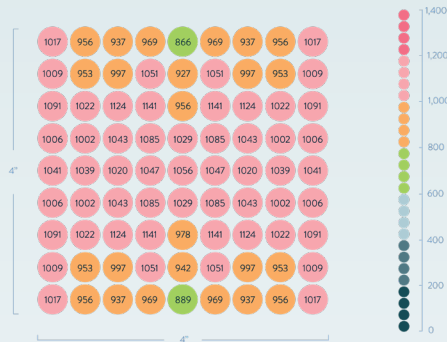

4'x4' canopy = 1057 average PPFD @ 6-9" Height

The ***kush*** is the choice of craftsmen who need a high powered, spectrum adjustable, waterproof, vertical grow light that delivers even PPFD onto and down into the canopy.

LIGHT DISTRIBUTION CURVE

NO OPTICS
CONIC 120°

LIGHT DELIVERY

Our patented optics allow plants to see equal intensity light from all angles (similar to sunlight), prevent hot/burned spots and result in a larger growing surface with more density below the canopy. **#GrowDeep**

FULL POWER SPECTRUM TUNING

The ***kush*** is the first vertical flowering light to deliver full control over the spectrum without any loss of power. With over 1,000 PPFD of any spectrum between 2700k and 6500k (warm to cool), you control what type of white light gets delivered to your plants. The red/far-red channel provides up to 600 PPFD that can be evenly split, shifted to either 660nm or 730nm or completely turned off. The ***kush*** produces 1,631 PPFD of customizable plant growing photonic power.

TUNABILITY: 4 color channels with *NEW* full power spectrum tuning
SPECTRUM: white (2700k and 6500k) and red (660 and 730nm)
SECONDARY OPTICS: Conic 120° (height over canopy is 6" to 12")
CONTROL: Wired & wireless control of spectrum, intensity and scheduling
FIXTURE PPFD: 1,631 μmol/s
EFFICACY: 2.51 umol/j
CHANNEL PPFD (μmol/s): CW = 1,063 WW = 1,074 R = 612 fR = 401
PPFD (suggested use): up to 1,057 μmol/m2/s per 4'x4' (40 watts/sf)
MAX COVERAGE AREA: Flower = 4.5'x4.5' Mother = 5'x5'
P/N: Raging Kush